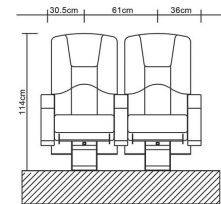

**Dimensions:** Seat axle width approximately 67-90 cm; height approximately 95-106 cm from the floor.

**Recommended Spacing:** 190 to 220 cm between front-to-back rows.

**Upholstery:** High-quality fabric or artificial / genuine leather (optional Turkish or European materials).

**Dimensions:** Seat axis approximately 62 cm, height 115 cm.

**Distance from other rows:** 120-130 cm

**ابعاد:** محور صندلی حدود ۶۲ سانتی‌متر؛ ارتفاع ۱۱۵ سانتی‌متر

**فاصله از سایر ردیف‌ها:** ۱۲۰ تا ۱۳۰ سانتی‌متر

#### General Specifications:

**Seat Type:** Designed for amphitheatres and cinemas, fixed base  
**Appearance:** Backrest with plastic cover; one-piece wooden armrest with integrated cup holder and matching fabric upholstery; base covered with plastic casing  
**Internal Frame:** Seat made of MDF (single-piece injection with molded foam); backrest made of hot-pressed plywood  
**Foam:** High-quality, fire-retardant cold-cure foam in seat and backrest  
**Upholstery:** High-grade Iranian fabric or leather (optional Turkish or European materials upon request)  
**Dimensions:** Seat axis 82-84 cm; height from floor approx. 103 cm  
 Distance from Other Rows: 110-120 cm