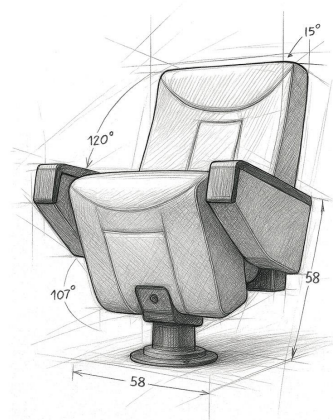

www.rezcogroup.com

Every Detail Creates a Unique Experience