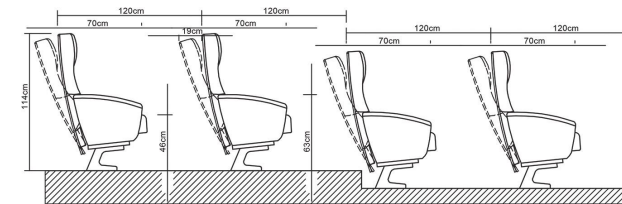

**Dimensions:** Seat axle width approximately 67-90 cm; height approximately 95-106 cm from the floor.

**Recommended Spacing:** 190 to 220 cm between front-to-back rows.

**Upholstery:** High-quality fabric or artificial / genuine leather (optional Turkish or European materials).

**Dimensions:** Seat axis approximately 62 cm, height 115 cm.

**Distance from other rows:** 120-130 cm

**ابعاد:** محور صندلی حدود ۶۲ سانتی‌متر؛ ارتفاع ۱۱۵ سانتی‌متر

**فاصله از سایر ردیف‌ها:** ۱۲۰ تا ۱۳۰ سانتی‌متر

#### General Specifications:

**Seat Type:** Designed for amphitheatres and cinemas, fixed base  
**Appearance:** Backrest with plastic cover; one-piece wooden armrest with integrated cup holder and matching fabric upholstery; base covered with plastic casing  
**Internal Frame:** Seat made of MDF (single-piece injection with molded foam); backrest made of hot-pressed plywood  
**Foam:** High-quality, fire-retardant cold-cure foam in seat and backrest  
**Upholstery:** High-grade Iranian fabric or leather (optional Turkish or European materials upon request)  
**Dimensions:** Seat axis 82-84 cm; height from floor approx. 103 cm  
 Distance from Other Rows: 110-120 cm