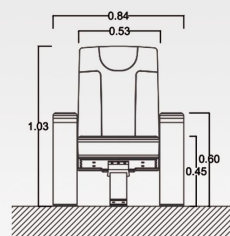

2014 GOLD

Simple Design, Luxurious Experience

2014-GOLD SEATS

General Specifications:

Seat Type: Designed for amphitheatres and cinemas, fixed base
Appearance: Backrest with plastic cover; one-piece wooden armrest with integrated cup holder and matching fabric upholstery; base covered with plastic casing
Internal Frame: Seat made of MDF (single-piece injection with molded foam); backrest made of hot-pressed plywood
Foam: High-quality, fire-retardant cold-cure foam in seat and backrest
Upholstery: High-grade Iranian fabric or leather (optional Turkish or European materials upon request)
Dimensions: Seat axis 82-84 cm; height from floor approx. 103 cm
Distance from Other Rows: 110-120 cm

مشخصات کلی:

نوع صندلی: مخصوص سالن‌های آمفی‌تئاتر و سینما، با کف ثابت
نمای ظاهری: پشتی صندلی از قاب پلاستیکی، دسته صندلی یک تکه از کلاف چوبی با قابلیت جالیوانی و رویه‌کوبی با پارچه هم‌رنگ، قاب پایه از کاور پلاستیکی
کلاف داخلی: نشیمن از MDF (تزریق یک‌تکه با فوم در قالب)، پشتی از چندلایه پرسی‌شده (هات‌پرس)
فوم: فوم سرد کندسوز درجه یک در نشیمن و پشتی
رویه: پارچه یا چرم درجه یک ایرانی (امکان استفاده از پارچه ترک یا اروپایی بنا به درخواست مشتری)
ابعاد: آکس صندلی ۸۲ تا ۸۴ سانتی‌متر؛ ارتفاع صندلی از کف حدود ۱۰۳ سانتی‌متر
فاصله از ردیف‌های دیگر: ۱۱۰ تا ۱۲۰ سانتی‌متر